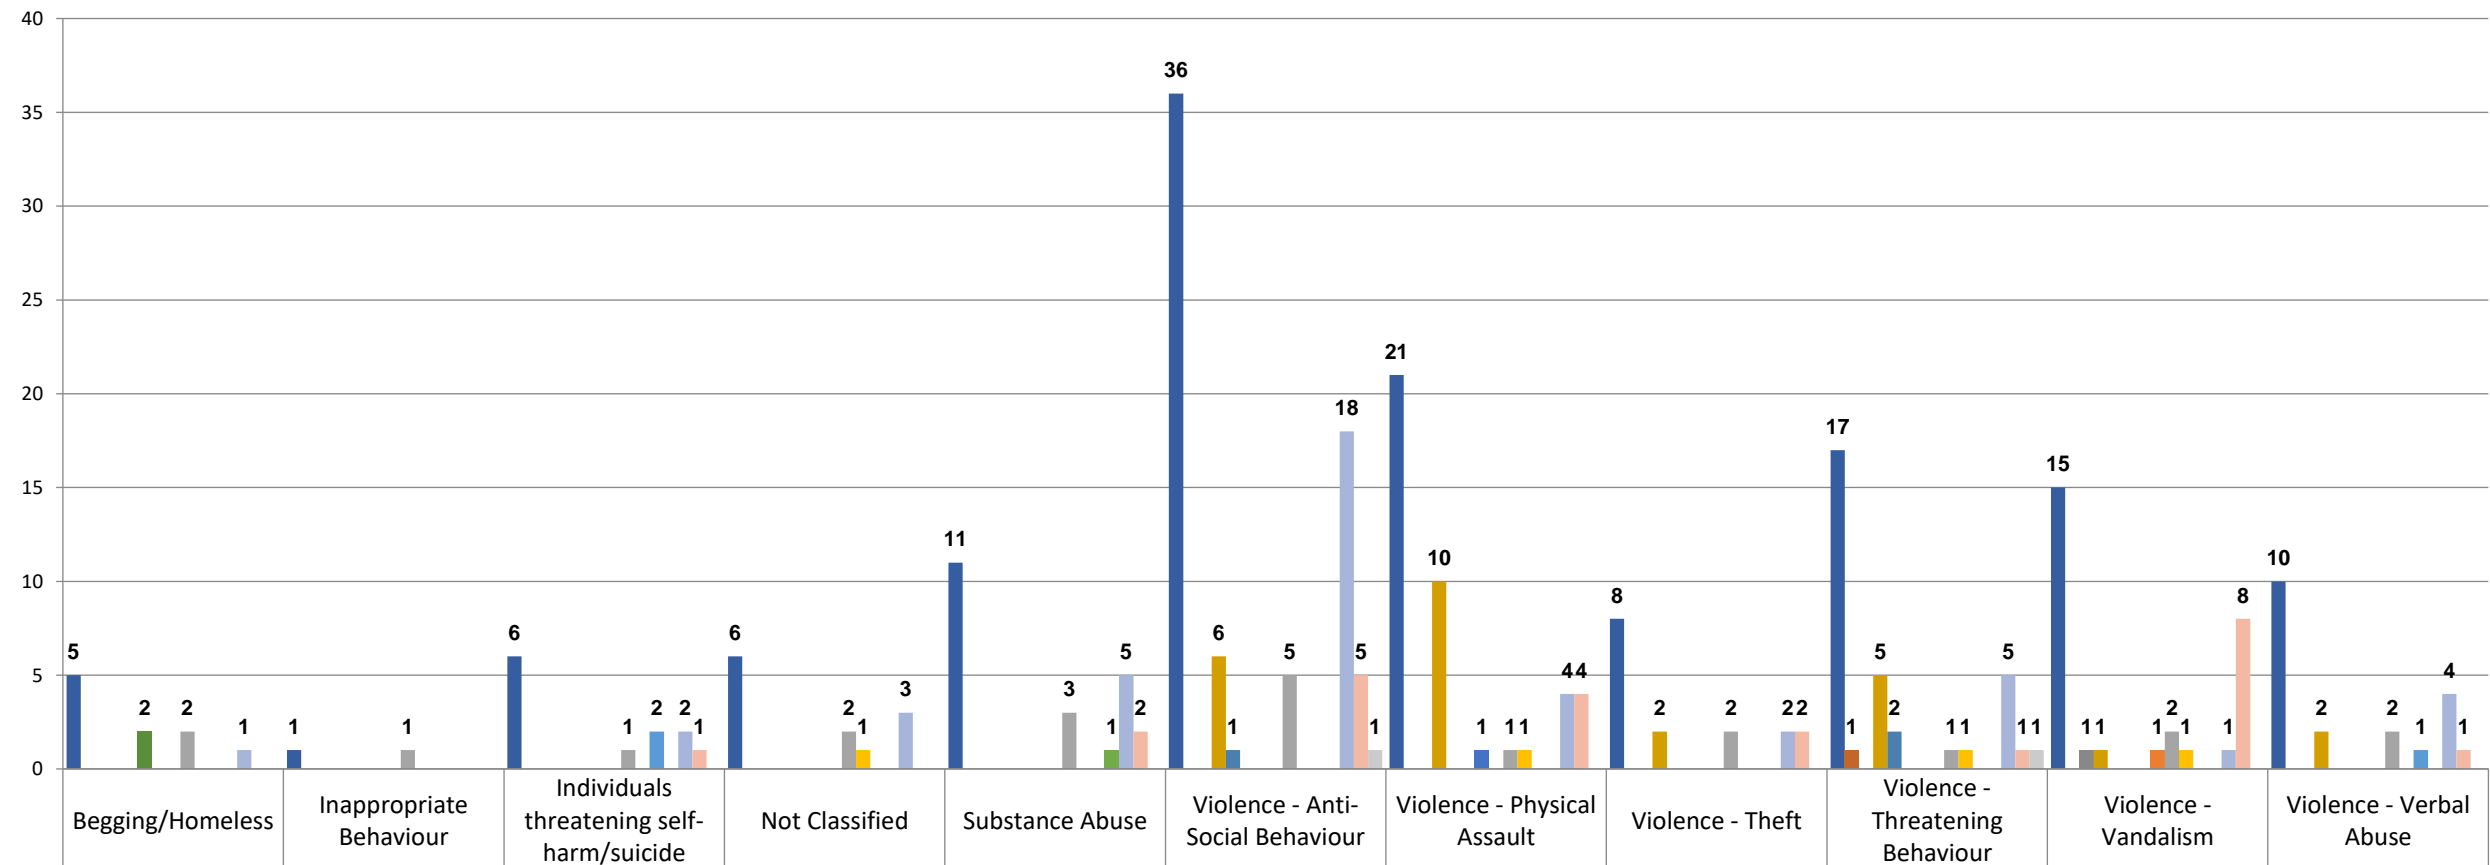

Annex 2 - Crime & Disorder

■ Number Incidents	5	1	6	6	11	36	21	8	17	15	10
■ Adwick Mini Interchange									1		
■ Arundel Gate TIC										1	
■ Barnsley Interchange						6	10	2	5	1	2
■ Barnsley Rail Station						1			2		
■ Broad Street West	2										
■ Dinnington Mini Interchange							1				
■ Hillsborough Mini Interchange										1	
■ Meadowhall Interchange	2	1	1	2	3	5	1	2	1	2	2
■ Meadowhall Rail Station				1			1		1	1	
■ Off-Site			2								1
■ Operations Infrastructure					1						
■ Rotherham Interchange	1		2	3	5	18	4	2	5	1	4
■ Sheffield Interchange			1		2	5	4	2	1	8	1
■ Swinton Mini Interchange						1			1		